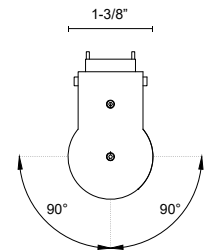

KUZCO

CANADA: 19054 28TH AVENUE - SURREY, BC V3Z 6M3
USA: 3035 E. LONE MOUNTAIN ROAD - LAS VEGAS, NV 89081

WWW.KUZCOLIGHTING.COM

© 2024 KUZCO LIGHTING. ALL RIGHTS RESERVED.

COMMENT