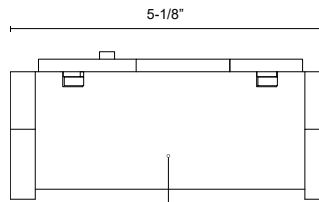

Finish
BK - Black

2-1/4"